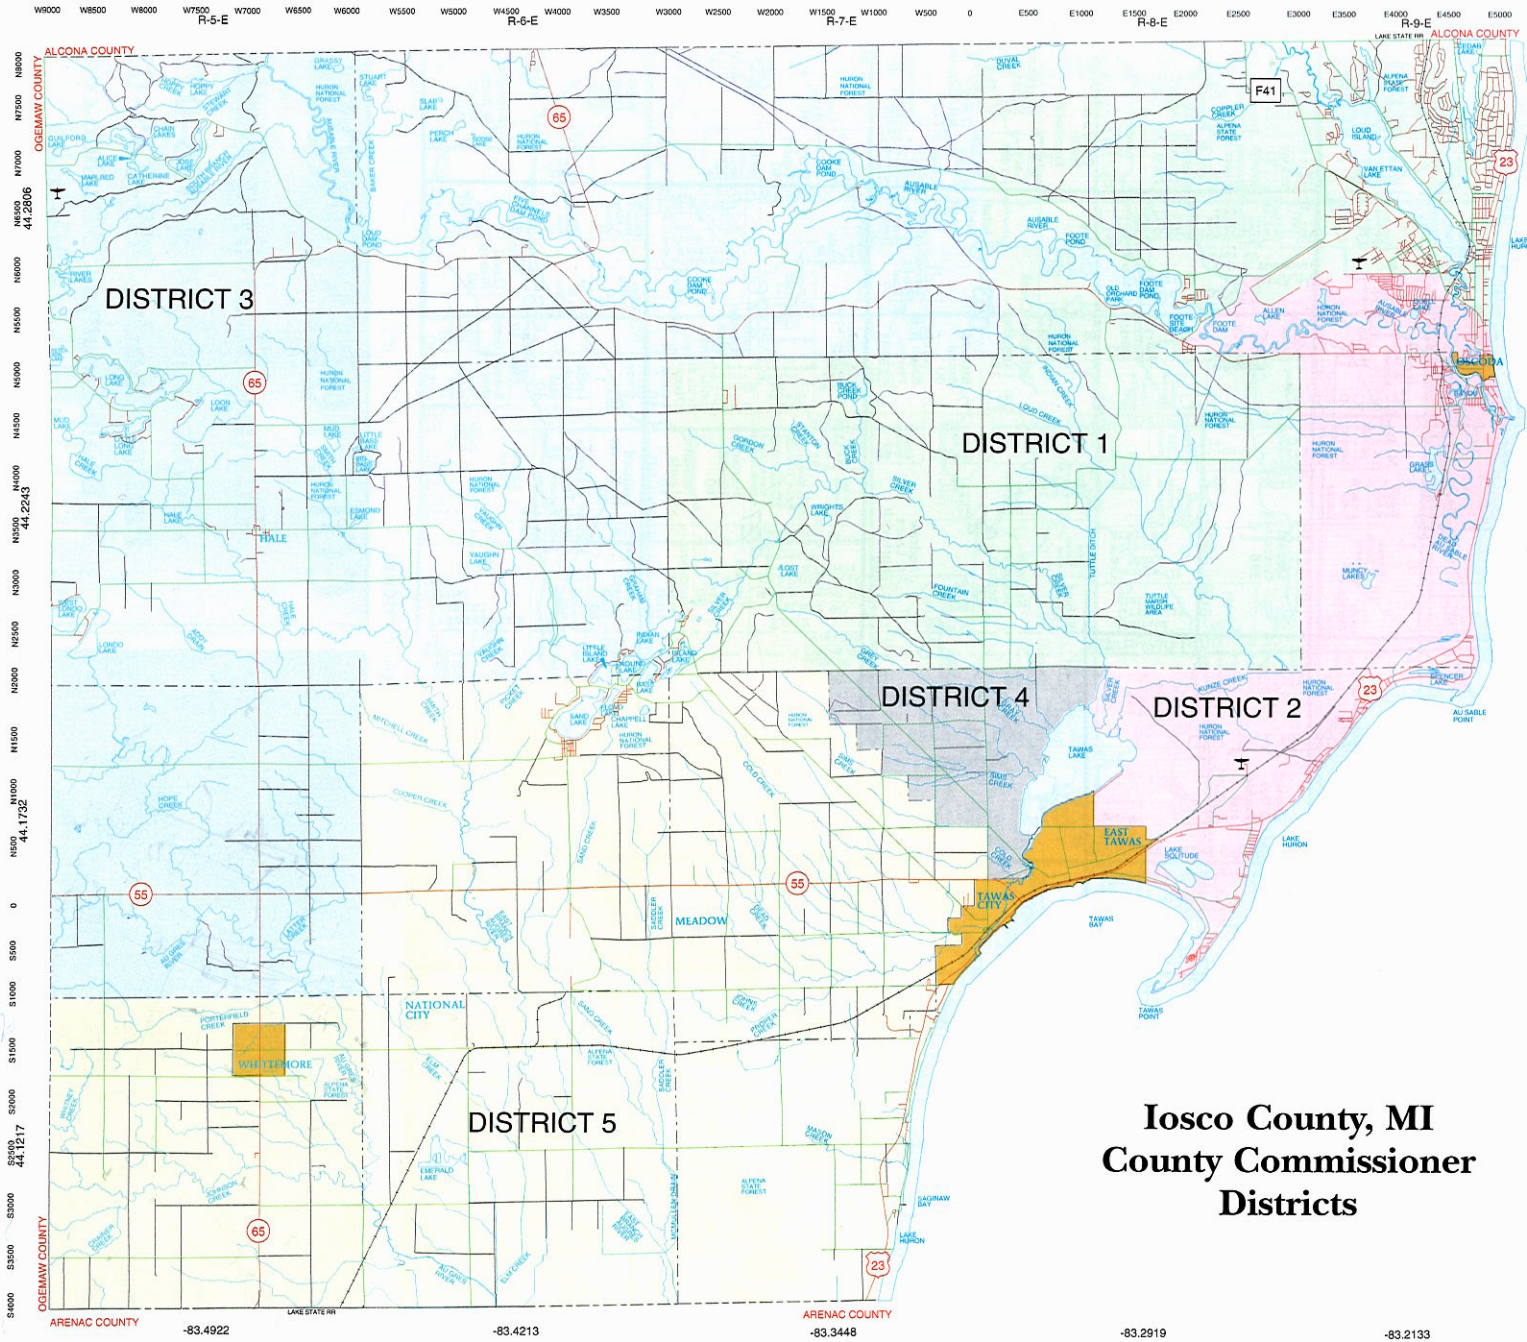

## District 1 - 5055

Oscoda Twp., Pct.1  
 Oscoda Twp., Pct. 2 (Part)  
 Oscoda Twp., Pct. 3  
 Wilber Twp.

## District 2 - 5731

AuSable Twp.  
 Baldwin Twp., (Part)  
 Oscoda Twp., Pct. 4

## District 3 - 4613

Oscoda Twp., Pct. 2 (Part)  
 Plainfield Twp.  
 Reno Twp.

## District 5 - 5396

Alabaster Twp.  
 Burleigh Twp.  
 Grant Twp.  
 Sherman Twp.  
 Tawas Twp.  
 City of Whittimore

**Iosco County, MI  
 County Commissioner  
 Districts**